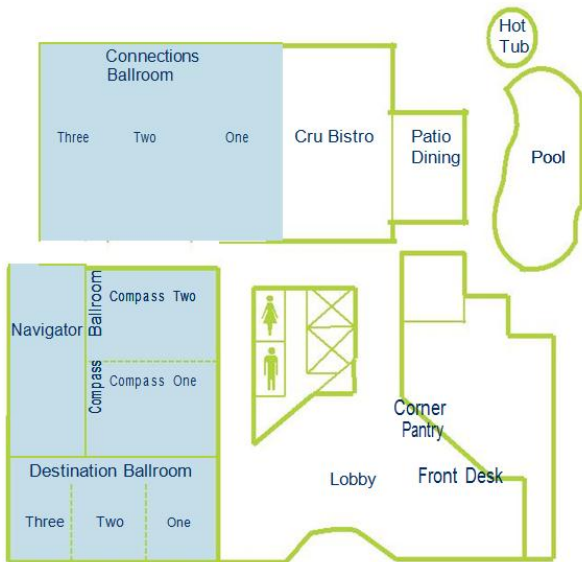

MEETINGS AND SPECIAL EVENTS

Planning a meeting or social event? Our meeting and banquet rooms can accommodate groups of 10-500 people and our convenient outdoor parking allows large vehicles to park just steps away. Our meeting and banquet facilities contain over 12,000 square feet of space for your event or special occasion. Our professional sales and catering staff will assist with every detail to ensure a successful event.

SHERATON MISSION VALLEY SAN DIEGO HOTEL

1433 Camino Del Rio South
San Diego, California 92108

t – 619 260 0111
f – 619 497 0808

sheraton.com/missionvalley

Room Dimensions and Seating Capacity

Room Name	Square Feet	Dimensions	Height	Banquet	Theater	Reception	Classroom	U-Shape	Square	Conference
Connections Ballroom	4914	91' X 54'	15'	380	540	500	360	-	-	-
Connections 1	1620	30' X 54'	15'	110	144	180	96	48	60	55
Connections 2	1620	30' X 54'	15'	110	144	180	96	48	60	55
Connections 3	1620	30' X 54'	15'	110	144	180	96	48	60	55
Destination Ballroom	2025	81' X 25'	12'	150	200	240	120	-	-	-
Destination 1	700	28' X 25'	12'	50	50	70	24	20	30	24
Destination 2	775	31' X 25'	12'	50	65	75	32	24	32	28
Destination 3	528	34' X 22'	12'	40	40	50	24	16	24	24
Compass Ballroom	2021	43' X 47'	8'	140	180	200	112	50	-	-
Compass 1	1128	24' X 47'	8'	70	90	90	48	36	40	40
Compass 2	893	19' X 47'	8'	60	70	80	40	32	40	46
Navigator	1419	43' X 33'	15'	110	100	110	72	38	40	42
Horizon Boardroom	234	16' X 19'	8'	20	24	30	-	10	10	10
Boardroom (Patio)	1386	42' X 33'	-	70	-	120	-	-	-	-
Pool Terrace	1600	20' X 80'	-	200	-	400	-	-	-	-