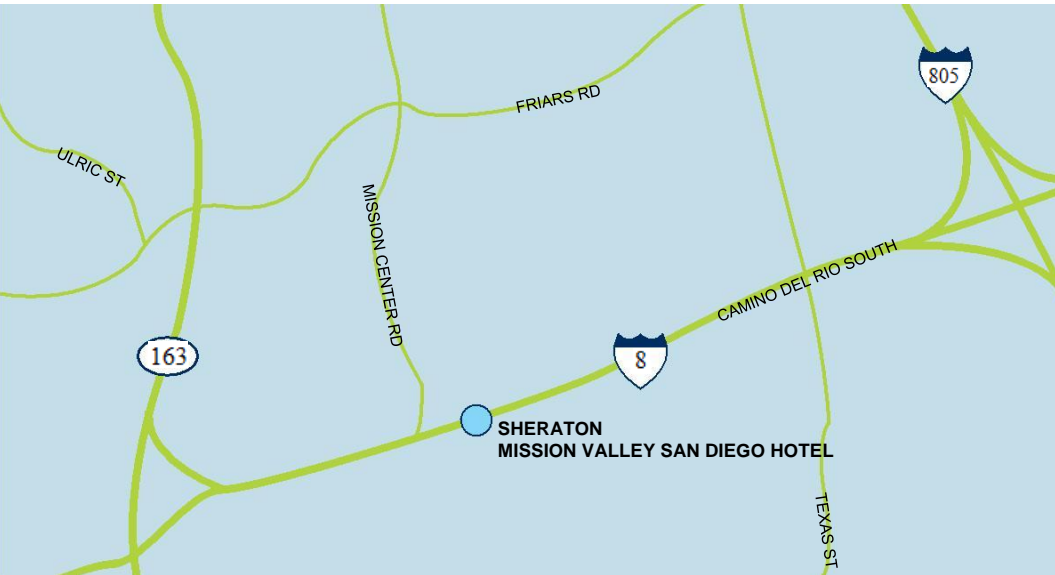

welcome TO

The Sheraton Mission Valley San Diego Hotel. Our hotel is centrally located just minutes away from San Diego's many major attractions and offers the perfect union of both business and pleasure.

LOCAL AREA

There's plenty to do, see and experience in San Diego. Whether you're visiting for business or pleasure, you'll enjoy our comforting amenities, caring service and spacious guestrooms. Our hotel is centrally located just minutes from San Diego's many major attractions, including Qualcomm Stadium, Petco Park, San Diego State University, the San Diego Zoo, local beaches, the historic Gaslamp District, and more. Also with Mission Valley's two premier shopping malls so close by you'll be hard-pressed to have a dull day in San Diego.